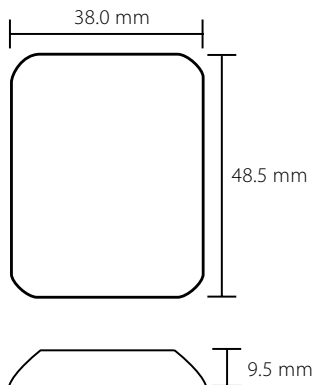

Omni-ID® Curv

Omni-ID Curv is a small form factor RFID tag with superior on metal performance. The combination of its size, durable case design and foam adhesive makes it ideal for industrial applications where curved or contoured assets are in use.

- ▶ Gas cylinders
- ▶ Beverage kegs
- ▶ Pipes
- ▶ Medical containers
- ▶ Chemical drums
- ▶ Waste disposal containers

Dimensions

Product Specifications

| | Curv |
|----------------------------------|---|
| Read Range (m) ¹ | Up to 6.0m (US) Up to 5.0m (EU) Up to 3.0m (JPN) |
| On Metal or Balanced | On Metal |
| Size (mm) | 48.5 x 38.0 x 9.5 |
| Size (in) | 1.91 x 1.50 x 0.37 |
| Weight (g) | 11.2 |
| Encasement | Durable Thermoplastic Material |
| Frequency Range (MHz) | 902–928 (US) 865–868 (EU) 952–954 (JPN) |
| IC Type (chip) | Alien Higgs 3 |
| User Memory (bits) | 512 |
| Operating Temperature (C) | –40 to +85 °C |
| IP Rating ² | IP68 |
| Shock and Vibration ³ | MIL STD 810-F BS EN 60068-2 |
| Attachment | Industrial Foam Tape 3M PT1100 |
| Order Number | 025 - US 025 - EU 025 - JPN :304 (ATEX marked) |

1. Quoted performance achieved using standard Omni-ID test methodology, details available upon request.

2. Valid for curved surfaces with radius greater than 2.25 inches.

3. Product designed to meet MIL STD 810-F and BS EN 60068-2. Please contact Omni-ID for further details.